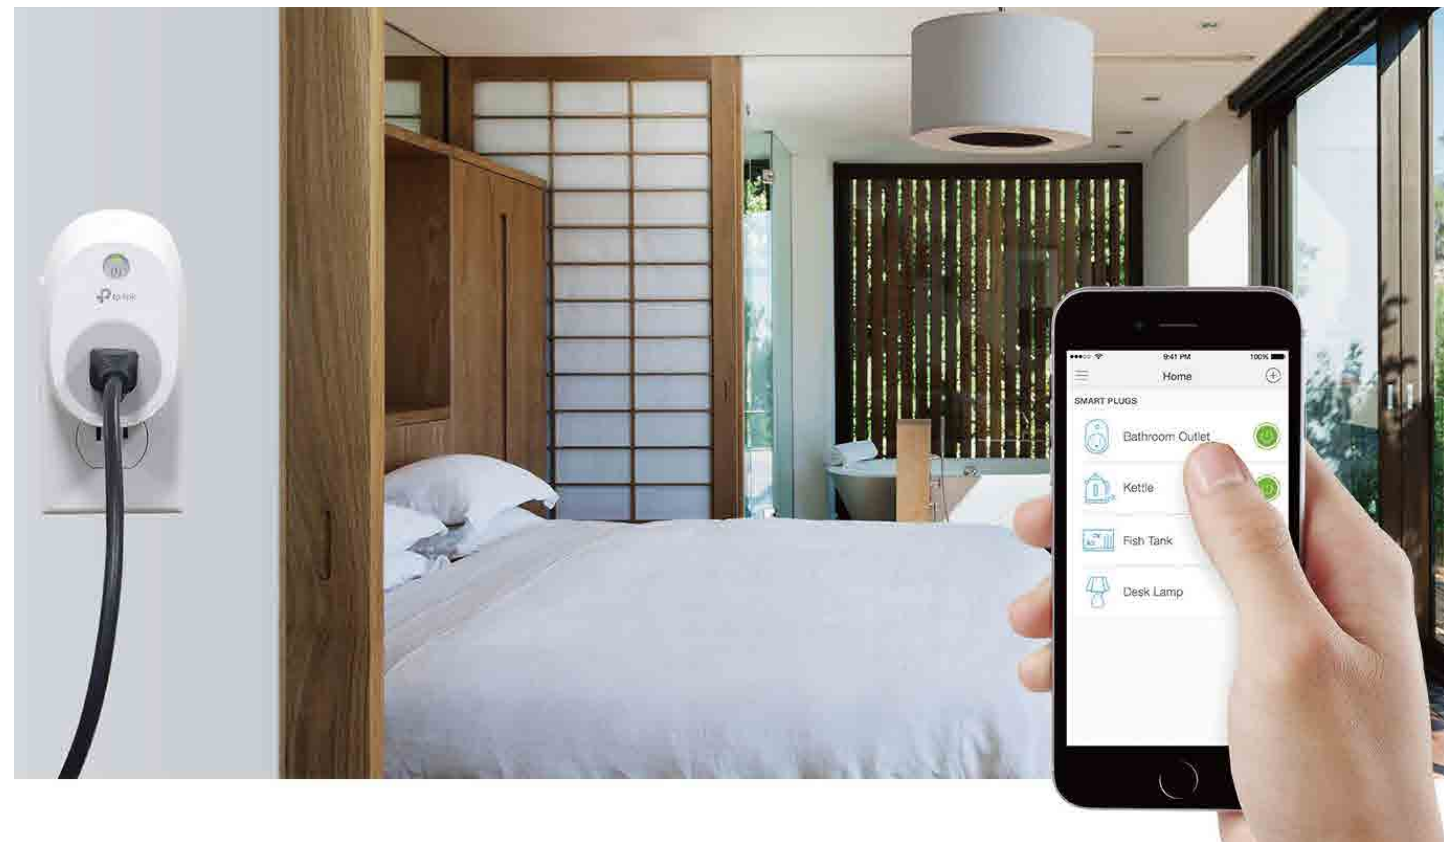

Smart Wi-Fi Plug 2-Pack

HS100

-  Smart Home
-  Remote Access
-  Scheduling
-  Away Mode
-  Kasa for Mobile

Highlights

Easily Manage Your Home Electronics Anytime, Anywhere

The Smart Plugs are easy to set up, and make it easier to manage your home electronics anywhere in the world with a tap of your smartphone. You can also schedule the Smart Plugs to automatically power electronics on and off as needed.

Ease of Use

- **Anywhere and Anytime** – Control devices connected to the Smart Plugs anywhere with the free Kasa app.
- **Schedule and Timer** – Schedule the Smart Plugs to automatically power electronics on and off as needed, like setting lights to come on at dusk or turn off at sunrise.